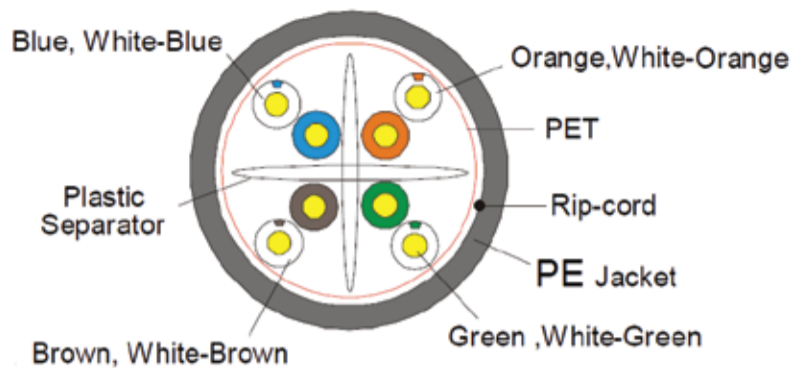

CAT6 U/UTP 23AWG PE OUTDOOR CABLE

(TN5003C6OD23PE)

Product Description

TEXA NETWORK Outdoor Category 6 U/UTP 4 Pair cables are manufactured and tested to the TIA/EIA 568-C2, EN50173-1 and ISO/ IEC 11801 Category 6 specifications. TEXA NETWORK Category 6 U/UTP 4 Pair cable is designed for 1Gbps Application and lesser Ethernet applications. Each cable consists of 8 colour coded 0.55mm HDPE insulated conductors. Each conductors are twisted together to form 4 pairs. TEXA NETWORK Outdoor CAT6 cable is designed for quick and easy installation in Outdoor environments where no special tools are required. CAT6 cable is supplied in “Drum” packaging for fast, snag free installation.

Features & Benefits

- Performance exceeding Category 6 specifications of 250MHz
- Performance compliance to ISO/IEC 11801 and ANSI/TIA-568-C2
- 0.55mm, Solid Bare Copper
- PE Sheath, Black
- 25 Years System Warranty

Standards Complied and Verified for Category 6 Cable Performance

- ISO/IEC 11801:2011 (Ed.2.2)
- ANSI/TIA-568-C2:2009
- EN 50173
- YD/T1019:2001

Specification

Overall Diameter (mm)	0.5	Max. DC Conductor Resistance	5.0
Sheath Thickness (mm)	0.60 ± 0.05	Unbalance (%)	
Sheath Surface	Clean, Frap, Satiation	Rip cord	Yes
Sheath Material	LDPE (RoHS Compliant)	Drain Wire	No
Insulation Material	HDPE	Shield	PET
Insulation Overall diameter (mm)	0.98 ± 0.03	Tensile Strength (Mpa)	≥ 10.0
Conductor Diameter (mm)	0.55 (± 0.005)	Before Aging Elongation (%)	≥ 350
Conductor Material	Solid Bare Copper	Aging Period (°C x rs)	100°C x 24h x 10d
Impedance (Ω) @ 1-250 MHz	100 ± 15 Ω	After Aging Elongation (%)	≥ 300
Delay Skew (ns/100m) @ 1 250 MHz	≤ 45	Cold bend (-20 ± 2 °C x 4h)	No visible cracks
Max. DC Resistance (Ω/100m)	9.5	Installation Temperature Range	-20°C to +75°C
		Operating Temperature Range	±30 C to +75°C
		Packing Length (Meters)	305 ± 1.5