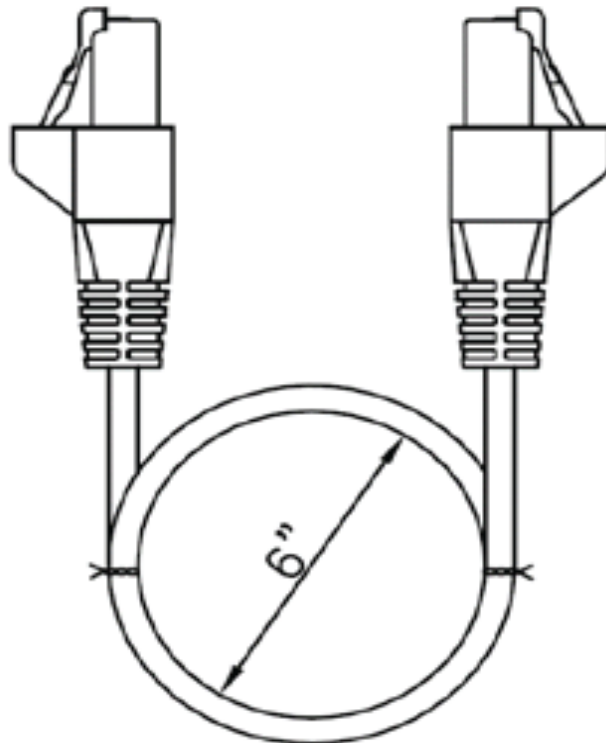

COPPER PATCH CORD, CAT6, UNSHIELDED, LSZH

PRODUCT	MODEL NO.
Copper Patch Cord, CAT6, Unshielded, LSZH, 1M	TN5104PCC6USLS1M
Copper Patch Cord, CAT6, Unshielded, LSZH, 2M	TN5105PCC6USLS2M
Copper Patch Cord, CAT6, Unshielded, LSZH, 3M	TN5106PCC6USLS3M
Copper Patch Cord, CAT6, Unshielded, LSZH, 5M	TN5107PCC6USLS5M
Copper Patch Cord, CAT6, Unshielded, LSZH, 10M	TN5108PCC6USLS10M
Copper Patch Cord, CAT6, Unshielded, LSZH, 0.5M	TN5117PCC6USLS05M

Texa Network's range of Category 6 Copper Patch Leads are designed for optimal performance and manageability. Our Patch Leads are designed to offer a slim profile specifically for today's high-density environments. Snag-less plug design makes these Patch Cords an excellent choice in environments where moves, adds and changes (MAC's) are frequent.

MECHANICAL

Plug	
Assembly	Compatible with FCC Part 68 Subpart F
Housing	UL Listed 94V-0 Flame-Retardant PC (Polycarbonate)
IDC Blades	Phosphor Bronze. Contact area of blades is plated with 50 micro- inches of hard gold over 100 micro-inches of Nickel