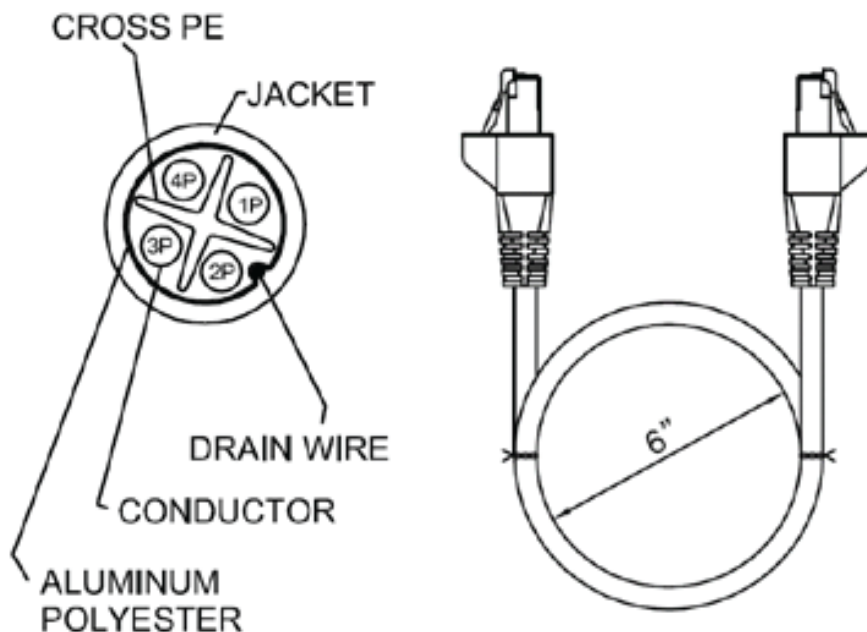

COPPER PATCH CORD, CAT6A, SHIELDED, LSZH

PRODUCT	MODEL NO.
Copper Patch Cord, CAT6A, Shielded, LSZH, 1M, Blue/Grey	TN5113PCC6ASLS1M
Copper Patch Cord, CAT6A, Shielded, LSZH, 2M, Blue/Grey	TN5114PCC6ASLS2M
Copper Patch Cord, CAT6A, Shielded, LSZH, 3M, Blue/Grey	TN5115PCC6ASLS3M
Copper Patch Cord, CAT6A, Shielded, LSZH, 5M, Blue/Grey	TN5116PCC6ASLS5M

CAT.6A PATCH CABLE

Features/Benifits

- Meets all requirements specified in ANSI/TIA-568.2-D
- Low Smoke Zero Halogen
- Stranded cores for enhanced flexibility
- Performance exceeding Category 6A specifications of 500MHz
- Snag-less Plug Design
- Available in various lengths and colors
- Cable Termina on as per T568B wire scheme on both ends.
- Fully interoperable and backwards compatible
- UL Listed and ETL Verified
- 25 Years System Warranty

Product Description

Texa Network's Category 6A Copper Patch Leads are designed for optimal performance and manageability. Our Patch Leads are designed to offer a slim profile specifically for today's high density environments. Snag-less plug design makes these Patch Leads an excellent choice in environments where moves, adds and changes (MAC's) are frequent.

MECHANICAL

Insertion / Extraction Life	750 Cycles Minimum
Tensile Strength	≥ 20N per Wire

PHYSICAL

Plug

Assembly	Compatible with FCC Part 68 Subpart F
Housing	UL Listed 94V-0 Flame-Retardant PC (Polycarbonate)
IDC Blades	Phosphor Bronze. Contact area of blades is plated with 50 micro-inches of hard gold over 100 micro-inches of Nickel
Shield	Brass alloy plated with 100 micro inch of Nickel