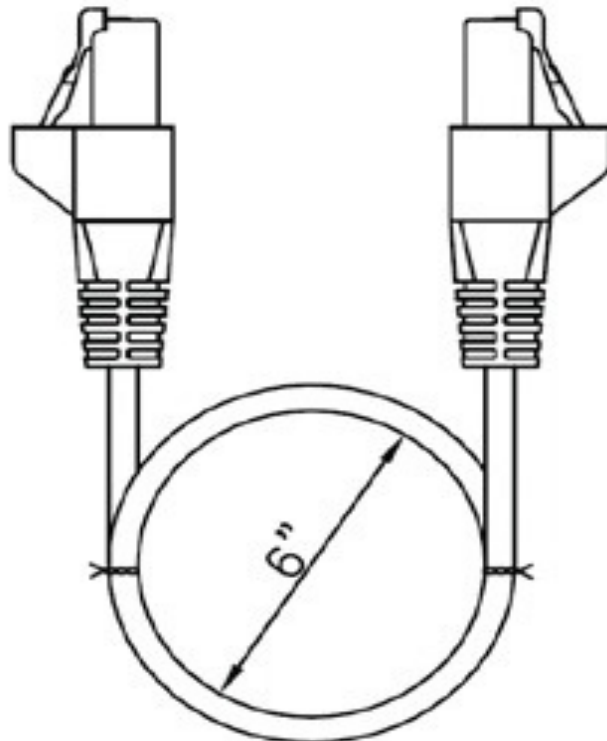

COPPER PATCH CORD, CAT6, UNSHIELDED, LSZH

PRODUCT	MODEL NO.
Copper Patch Cord, CAT6, Unshielded, LSZH, 1M	TN5104PCC6USLS1M
Copper Patch Cord, CAT6, Unshielded, LSZH, 2M	TN5105PCC6USLS2M
Copper Patch Cord, CAT6, Unshielded, LSZH, 3M	TN5106PCC6USLS3M
Copper Patch Cord, CAT6, Unshielded, LSZH, 5M	TN5107PCC6USLS5M
Copper Patch Cord, CAT6, Unshielded, LSZH, 7M	TN5118PCC6USLS07M
Copper Patch Cord, CAT6, Unshielded, LSZH, 10M	TN5108PCC6USLS10M

Texa Network's range of Category 6 Copper Patch Leads are designed for optimal performance and manageability. Our Patch Leads are designed to offer a slim profile specifically for today's high-density environments. Snag-less plug design makes these Patch Cords an excellent choice in environments where moves, adds and changes (MAC's) are frequent.

MECHANICAL

Plug	
Assembly	Compable with FCC Part 68 Subpart F
Housing	UL Listed 94V-0 Flame-Retardant PC (Polycarbonate)
IDC Blades	Phosphor Bronze. Contact area of blades is plated with 50 micro- inches of hard gold over 100 micro-inches of Nickel